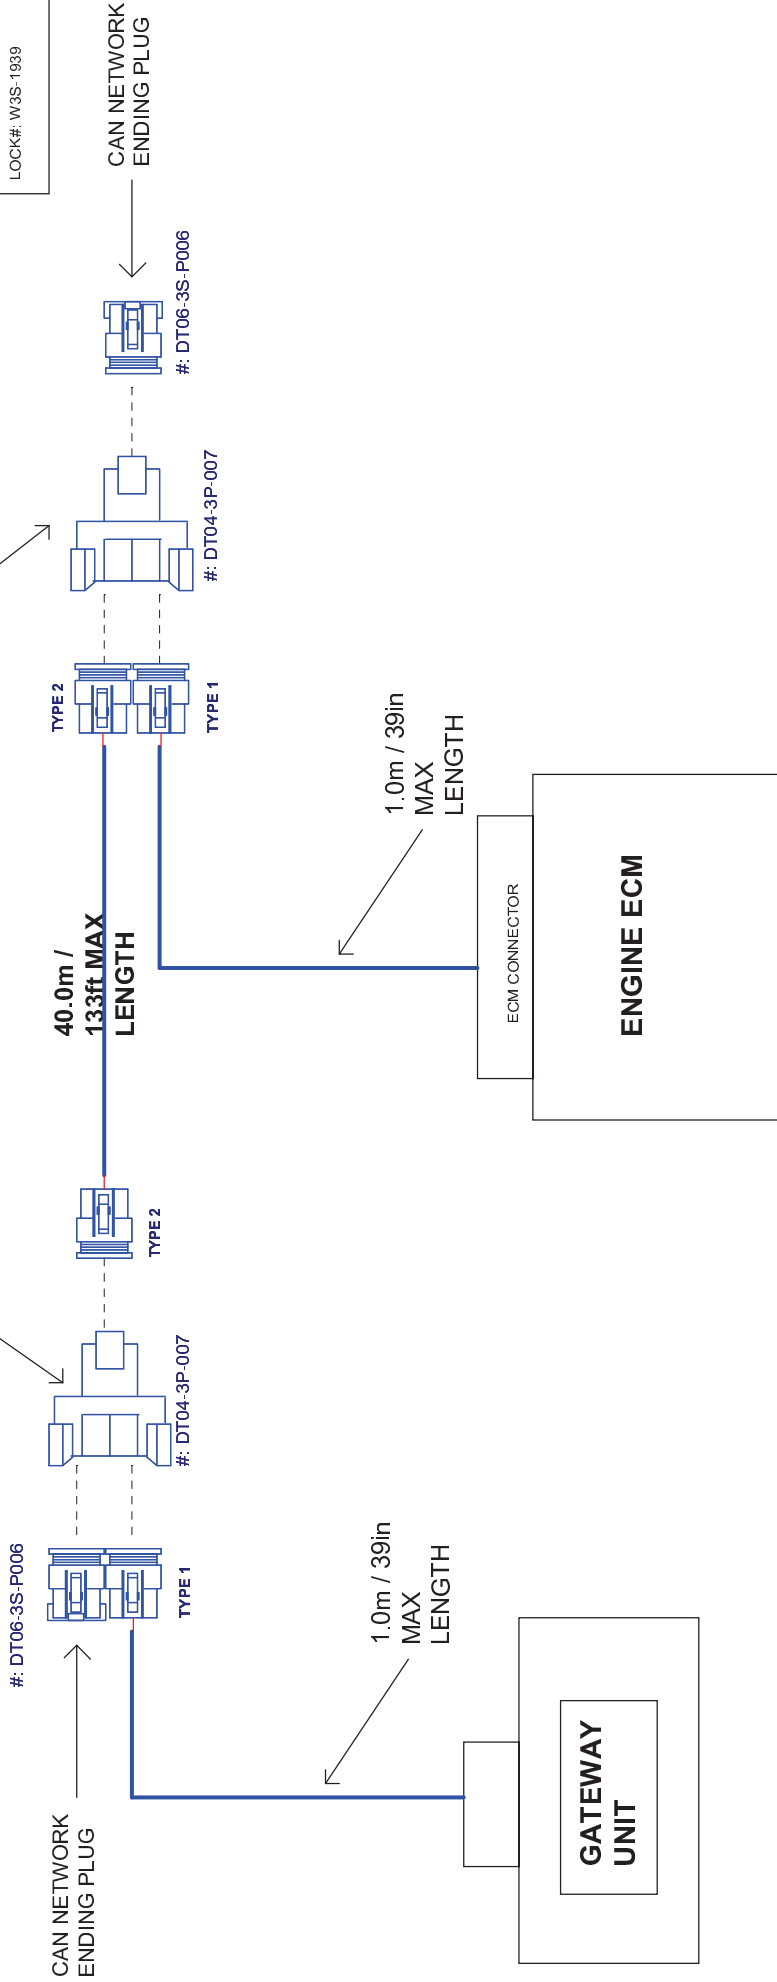

J1939 CAN ENGINE ECM NETWORK STANDARD

"Y" CONNECTOR

CONNECTION DETAILS	
TYPE 1: ORANGE	
CONN#: DT06-3S	
TERM#: 0462-201-16141	
LOCK#: W3S	
TYPE 2: BLUE	
CONN#: DT06-3S	
TERM#: 0462-201-16141	
LOCK#: W3S-1939	

DRAWN:	PRAN	PROJET	SAE J1939 STANDARD
SIZE	PRAN SYSTEMS INC.	PAGE TITLE	SAE J1939 STANDARD
SCALE	PRAN SYSTEMS INC.	FILE NAME	SAE J1939 STANDARD
1:1	PRAN SYSTEMS INC.	DATE	Friday, February 11, 2011
	PRAN SYSTEMS INC.	REV	3.0
	PRAN SYSTEMS INC.	SHEET	1 OF 1